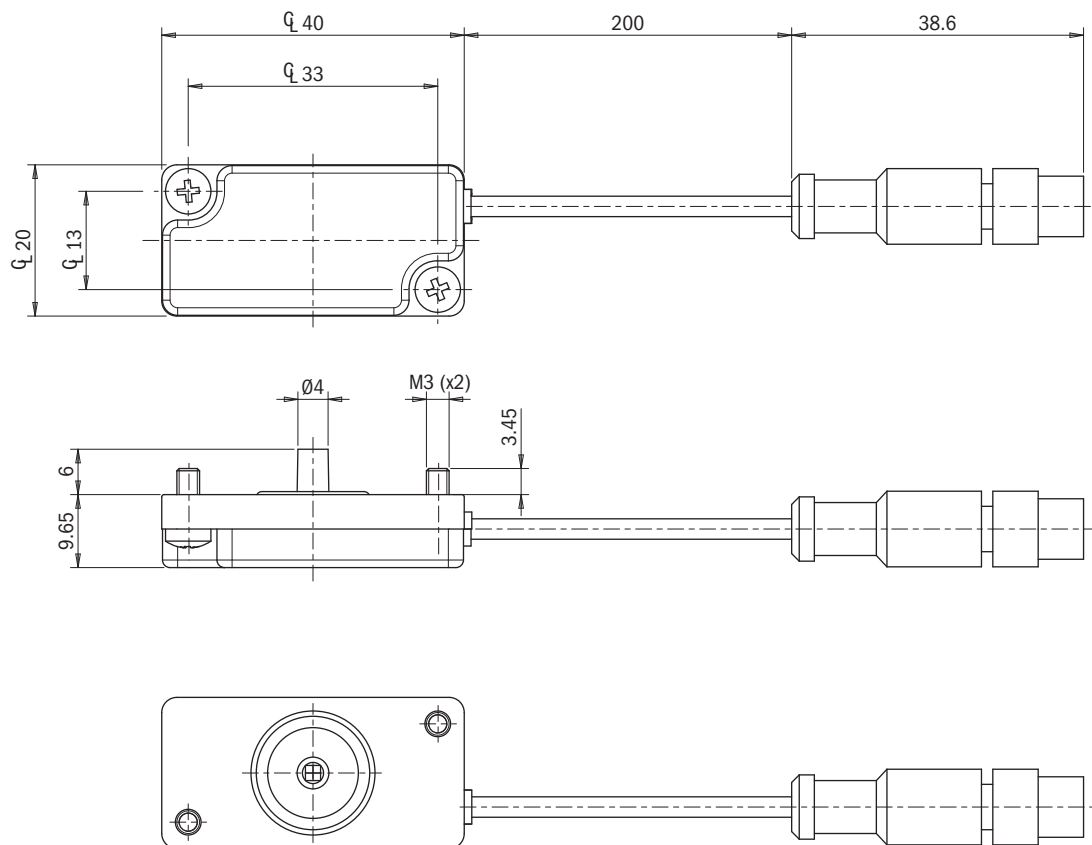

Pre-set vacuum switch with digital output

- Converts a vacuum signal into an electric digital signal
- Available in the versions with fixed setting -30, -50 and -70 kPa
- Compact in size and lightweight, reinforced glass fibre
- PNP or NPN output function
- Cable with M8x1 3-pin male connector, L=30 cm
- PWR with 3 LEDs (power supply: green), S1 (output: amber), L (vacuum leakage: red)
- Electrical connectors for wiring supplied separately as accessories L=2.5 m (PVC, PUR)

Technical features

Maximum overpressure	1 MPa
Weight	9 g
Material	PA66
Temperature range	-20 ÷ +85 °C
Vacuum connection	Ø6 mm
Operating pressure range	0 ÷ -101.3 kPa
Output type	PNP - NPN
Hysteresis	7 kPa
Electrical connection	30-cm cable output with M8 3-pin male connector
Power supply	12 ÷ 24 Vdc (±10%)
IP rating	IP54
Response time	55 ms
Dimensions	40 x 20 x 15 mm

Identification codes		
Alphanumeric code	Description	Order code
VACSW-30-3N203-G	Pre-set vacuum switch, PNP -30 kPa, with digital output, cable L= 30 cm with M8x1 3-pin male connector	3030119
VACSW-50-3N203-G	Pre-set vacuum switch, PNP -50 kPa, with digital output, cable L= 30 cm with M8x1 3-pin male connector	3030120
VACSW-70-3N203-G	Pre-set vacuum switch, PNP -70 kPa, with digital output, cable L= 30 cm with M8x1 3-pin male connector	3030121
VACSW-30-3M203-G	Pre-set vacuum switch NPN -30 kPa with digital output, cable L= 30 cm with M8x1 3-pin male connector	3030122
VACSW-50-3M203-G	Pre-set vacuum switch NPN -50 kPa with digital output, cable L= 30 cm with M8x1 3-pin male connector	3030123
VACSW-70-3M203-G	Pre-set vacuum switch NPN -70 kPa with digital output, cable L= 30 cm with M8x1 3-pin male connector	3030124