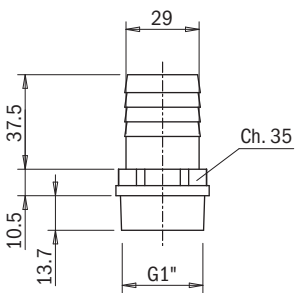

For codes referring to configurations with external or integrated pumps, contact the relevant Gimatic branch

	A	B	C	D	E	F
370245001	245	125	70	Ø78	47	36
370245011	245	125	70	Ø78	47	36
370245002	245	125	91	Ø78	47	54
370245012	245	125	91	Ø78	47	54
371250001	250	180	70	Ø88	54	36
371250002	250	180	91	Ø88	54	54
372350001	350	250	70	Ø98	62	36
372350002	350	250	91	Ø98	62	54

Identification codes		
Alphanumeric code	Spare parts	Order code
FBG-F30G-245-125	Spare natural rubber foam, 245x125 mm, 30 mm thick	370300002
FBG-F30G-250-180	Spare natural rubber foam, 250x180 mm, 30 mm thick	371300002
FBG-F30G-350-250	Spare natural rubber foam, 350x250 mm, 30 mm thick	372300002
FBG-F30-245-125	Spare EPDM foam, 245x125 mm, 30 mm thick	370300001
FBG-F30-250-180	Spare EPDM foam, 250x180 mm, 30 mm thick	371300001
FBG-F30-350-250	Spare EPDM foam, 350x250 mm, 30 mm thick	372300001

	A	B	G
370300002	245	125	30
371300002	250	180	35
372300002	350	250	35
370300001	245	125	30
371300001	250	180	35
372300001	350	250	35

Identification codes		
Alphanumeric code	Accessories	Order code
FIT-G10-T30	G1" male hose connector, Ø30-mm hose	3540022