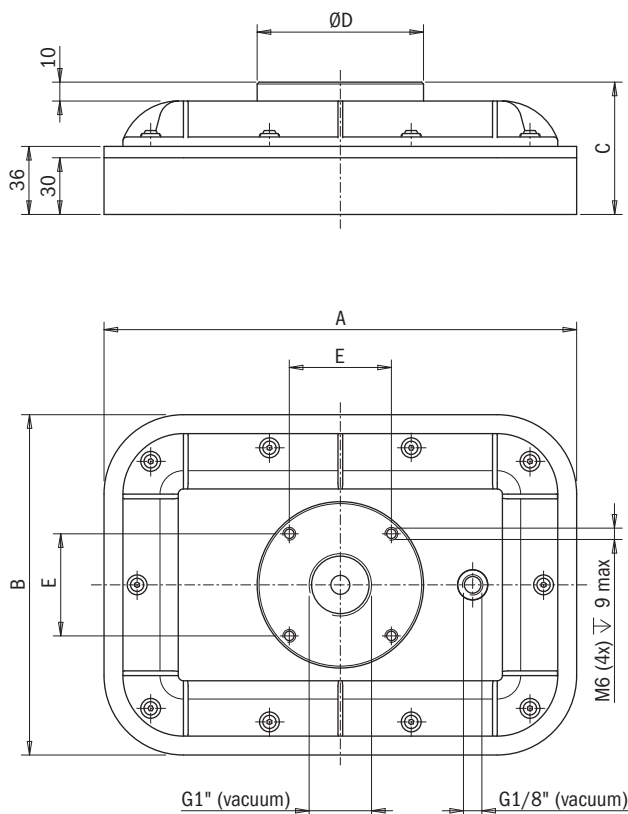

Technical features

Temperature range	0 ÷ +50 °C
Weight	0.95 ÷ 2.6 kg
Material	PA, SS, NR, AI, Nitrile (NBR)

Identification codes

Alphanumeric code	Description	Order code
FBG-245-125-H70-F30G-G1	Vacuum gripping systems for bags, 245x125x70 mm, with 30 mm thick natural rubber foam, vacuum fitting G1"	370245001
FBG-245-125-H70-F30-G1	Vacuum gripping systems for bags, 245x125x70 mm, with 30 mm thick EPDM foam, vacuum fitting G1"	370245011
FBG-245-125-H90-F30G-G1	Vacuum gripping systems for bags, 245x125x90 mm, with 30 mm thick natural rubber foam, vacuum fitting G1"	370245002
FBG-245-125-H90-F30-G1	Vacuum gripping systems for bags, 245x125x90 mm, with 30 mm thick EPDM foam, vacuum fitting G1"	370245012
FBG-250-180-H70-F30G-G1	Vacuum gripping systems for bags, 250x180x70 mm, with 30 mm thick natural rubber foam, vacuum fitting G1"	371250001
FBG-250-180-H90-F30G-G1	Vacuum gripping systems for bags, 250x180x90 mm, with 30 mm thick natural rubber foam, vacuum fitting G1"	371250002
FBG-350-250-H70-F30G-G1	Vacuum gripping systems for bags, 350x250x70 mm, with 30 mm thick natural rubber foam, vacuum fitting G1"	372350001
FBG-350-250-H90-F30G-G1	Vacuum gripping systems for bags, 350x250x90 mm, with 30 mm thick natural rubber foam, vacuum fitting G1"	372350002

For codes referring to configurations with external or integrated pumps, contact the relevant Gimatic branch

	A	B	C	D	E	F
370245001	245	125	70	Ø78	47	36
370245011	245	125	70	Ø78	47	36
370245002	245	125	91	Ø78	47	54
370245012	245	125	91	Ø78	47	54
371250001	250	180	70	Ø88	54	36
371250002	250	180	91	Ø88	54	54
372350001	350	250	70	Ø98	62	36
372350002	350	250	91	Ø98	62	54