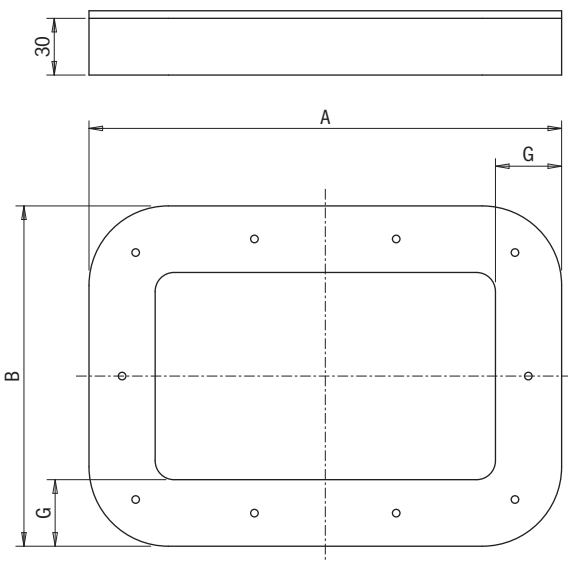

Identification codes			
Alphanumeric code		Spare parts	Order code
FBG-F30G-245-125-A	NEW	Spare natural rubber foam, 245x125 mm, 30 mm thick, with fixing plate included	370300012
FBG-F30G-250-180-A	NEW	Spare natural rubber foam, 250x180 mm, 30 mm thick, with fixing plate included	371300012
FBG-F30G-350-250-A	NEW	Spare natural rubber foam, 350x250 mm, 30 mm thick, with fixing plate included	372300012
FBG-F30-245-125-A	NEW	Spare EPDM foam, 245x125 mm, 30 mm thick, with fixing plate included	370300011
FBG-F30-250-180-A	NEW	Spare EPDM foam, 250x180 mm, 30 mm thick, with fixing plate included	371300011
FBG-F30-350-250-A	NEW	Spare EPDM foam, 350x250 mm, 30 mm thick, with fixing plate included	372300011

	A	B	G
370300012	245	125	30
371300012	250	180	35
372300012	350	250	35
370300011	245	125	30
371300011	250	180	35
372300011	350	250	35