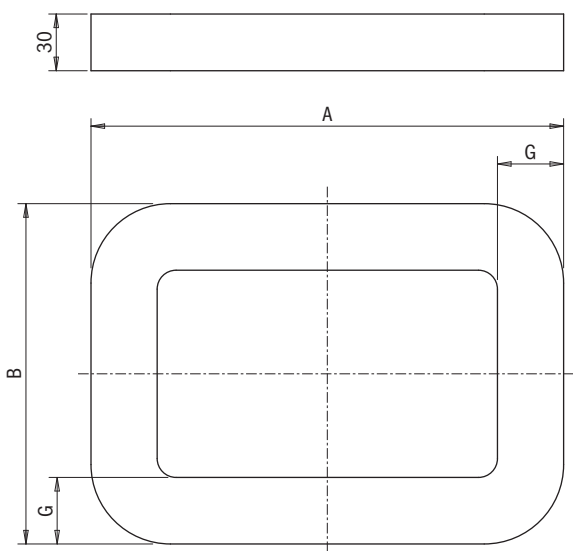

Identification codes		
Alphanumeric code	Spare parts	Order code
FBG-F30G-245-125	Spare natural rubber foam, 245x125 mm, 30 mm thick	370300002
FBG-F30G-250-180	Spare natural rubber foam, 250x180 mm, 30 mm thick	371300002
FBG-F30G-350-250	Spare natural rubber foam, 350x250 mm, 30 mm thick	372300002
FBG-F30-245-125	Spare EPDM foam, 245x125 mm, 30 mm thick	370300001
FBG-F30-250-180	Spare EPDM foam, 250x180 mm, 30 mm thick	371300001
FBG-F30-350-250	Spare EPDM foam, 350x250 mm, 30 mm thick	372300001