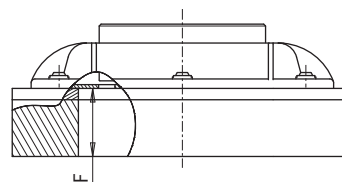

Technical features

Temperature range	0 ÷ +50 °C
Weight	0.95 ÷ 2.6 kg
Material	PA, SS, NR, AI, Nitrile (NBR)

Identification codes

Alphanumeric code	Description	Order code
FBG-245-125-H70-F30G-G1	Vacuum gripping systems for bags, 245x125x70 mm, with 30 mm thick natural rubber foam, vacuum fitting G1"	370245001
FBG-245-125-H70-F30-G1	Vacuum gripping systems for bags, 245x125x70 mm, with 30 mm thick EPDM foam, vacuum fitting G1"	370245011
FBG-245-125-H90-F30G-G1	Vacuum gripping systems for bags, 245x125x90 mm, with 30 mm thick natural rubber foam, vacuum fitting G1"	370245002
FBG-245-125-H90-F30-G1	Vacuum gripping systems for bags, 245x125x90 mm, with 30 mm thick EPDM foam, vacuum fitting G1"	370245012
FBG-250-180-H70-F30G-G1	Vacuum gripping systems for bags, 250x180x70 mm, with 30 mm thick natural rubber foam, vacuum fitting G1"	371250001
FBG-250-180-H90-F30G-G1	Vacuum gripping systems for bags, 250x180x90 mm, with 30 mm thick natural rubber foam, vacuum fitting G1"	371250002
FBG-350-250-H70-F30G-G1	Vacuum gripping systems for bags, 350x250x70 mm, with 30 mm thick natural rubber foam, vacuum fitting G1"	372350001
FBG-350-250-H90-F30G-G1	Vacuum gripping systems for bags, 350x250x90 mm, with 30 mm thick natural rubber foam, vacuum fitting G1"	372350002

For codes referring to configurations with external or integrated pumps, contact the relevant Gimatic branch

	A	B	C	D	E	F
370245001	245	125	70	Ø78	47	36
370245011	245	125	70	Ø78	47	36
370245002	245	125	91	Ø78	47	54
370245012	245	125	91	Ø78	47	54
371250001	250	180	70	Ø88	54	36
371250002	250	180	91	Ø88	54	54
372350001	350	250	70	Ø98	62	36
372350002	350	250	91	Ø98	62	54