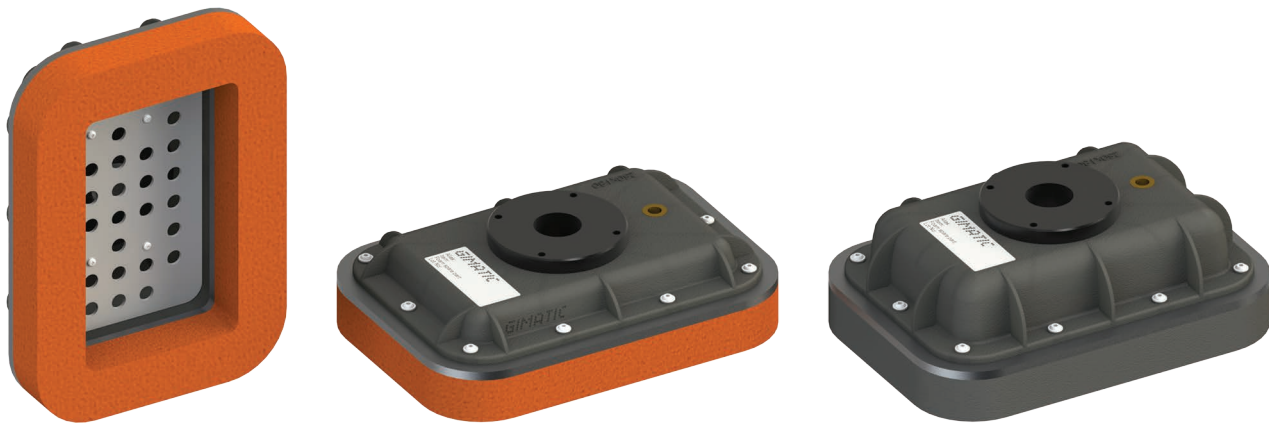

# Vacuum gripping systems for bags / FBG with 30 mm thick foam

## FBG

- The FBG series of vacuum gripping systems is designed for handling heavy bags of both liquid and solid materials with different shapes and weights
- Available in three sizes 245x125 mm, 250x180 mm and 350x250 mm, and two heights 70 mm and 90 mm
- The body (PA12) is compact and lightweight yet sturdy
- The 30mm thick orange-coloured foam is made of natural rubber and can be adapted perfectly to the bag to be handled (bags of irregular shape)
- The 30-mm thick black foam is in EPDM, has excellent wear resistance and guarantees highly stable gripping (bags of regular shape)
- Internal metal plate to avoid damaging the bag being handled (it can be removed when not needed)
- Optional use of level suspensions to compensate for any differences in height

### Technical features

Temperature range	0 ÷ +50 °C
Weight	0.95 ÷ 2.6 kg
Material	PA, SS, NR, AI, Nitrile (NBR)